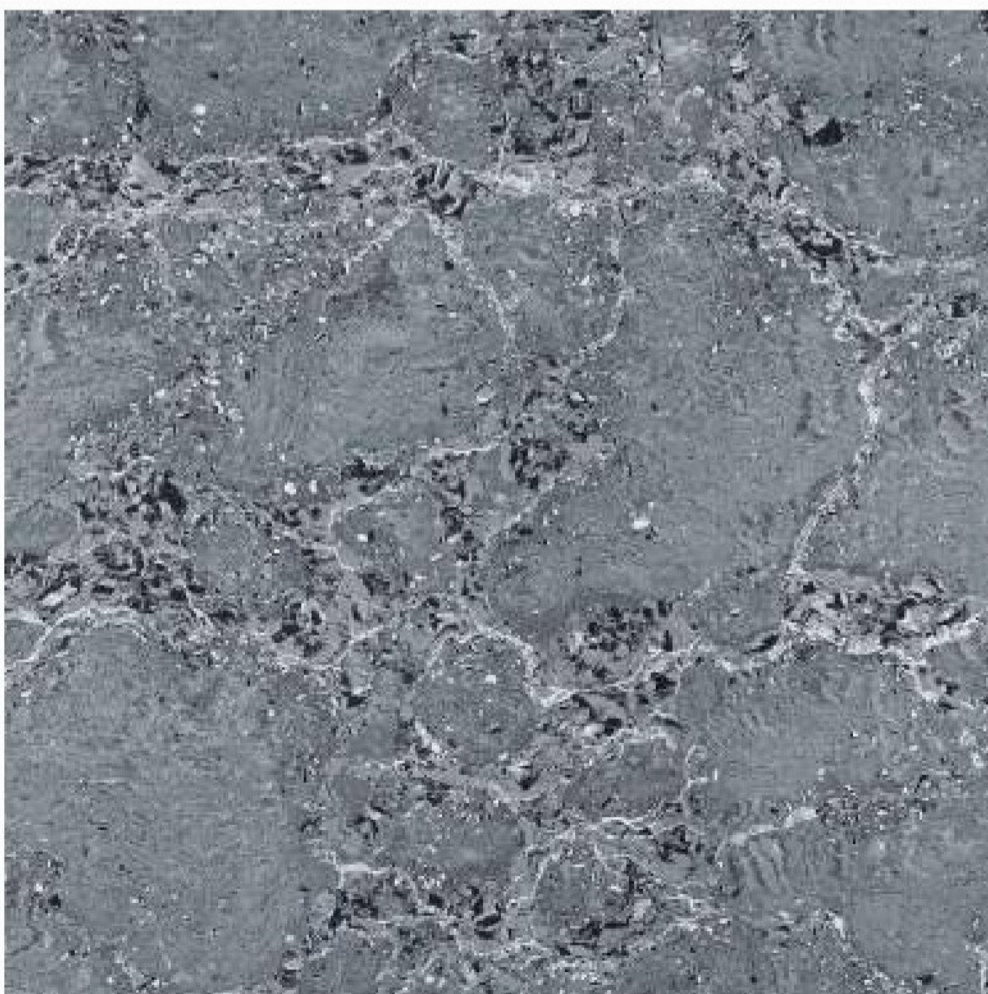

Max Grey

FINISH :
POLISHED

SIZE :
600X600MM