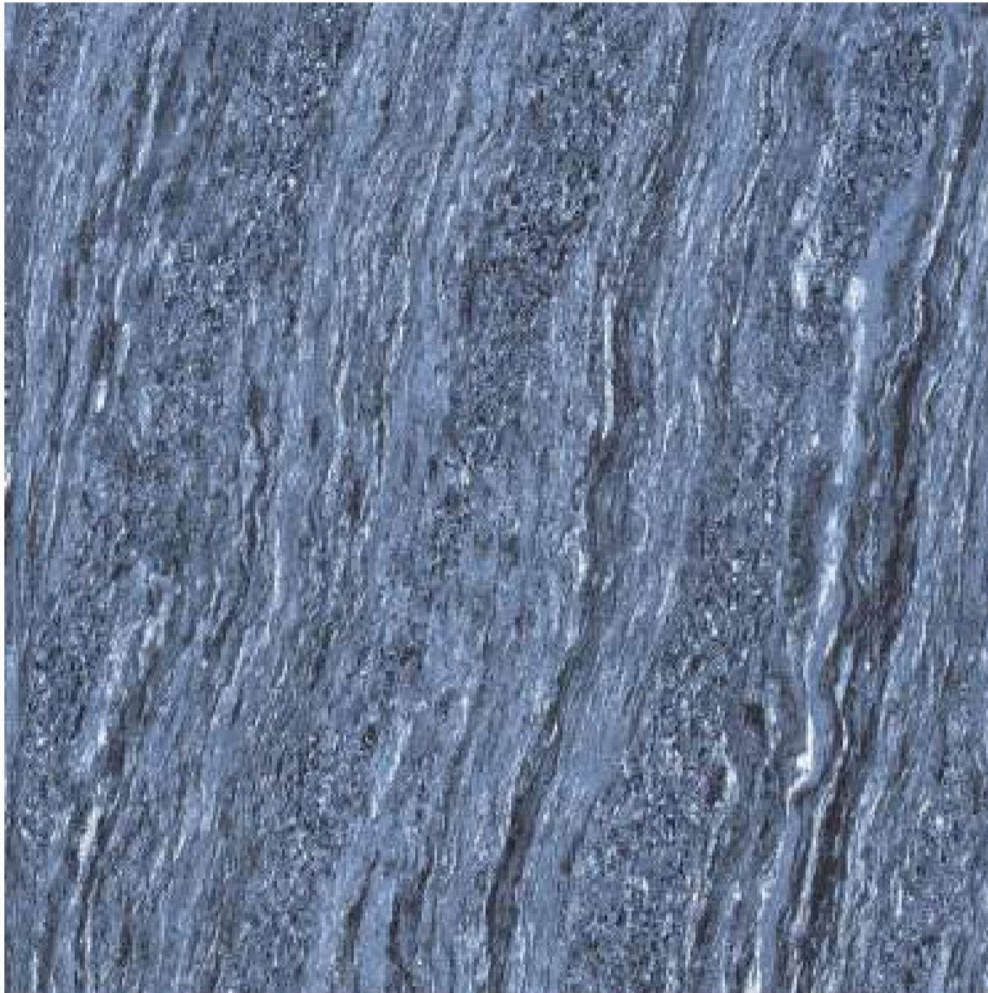

River Blue

FINISH :
POLISHED

SIZE :
600X600MM