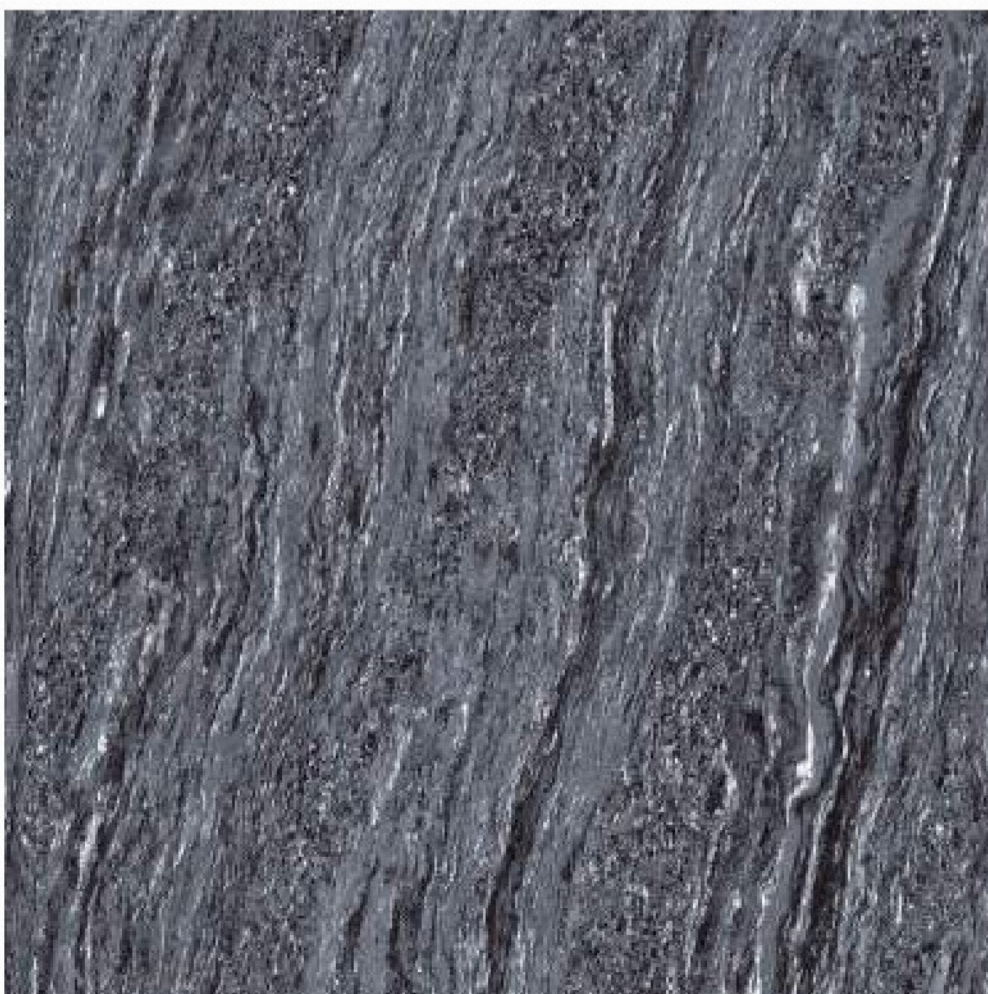

600x
600 mm

Polished Finish

Rigal Grey

Rigal Ivory

FINISH :
POLISHED

SIZE :
600X600MM

River Black

FINISH :
POLISHED